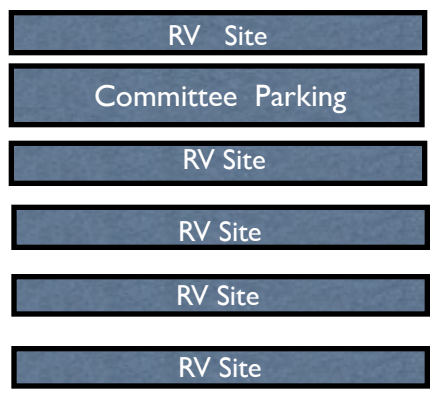

↑
To Main
Event
&
5 Stand

Red White and Blue

★ Port-O-Let

Red White and Blue Station Sponsors
1. ACME Truck lines
2. Becnel Rental Tools

Hospitality Tents

1. Hoover Container Solutions
2. Dupre Energy Services
- 3.
4. Logan Oil Tools
5. Grand Isle Shipyard
6. CORTEC, LLC
- 7.
8. NOV US Land
9. Action Oilfield Services
10. Pro-Mag Inspections
11. NSCA
12. Shepler Technical E.A.R.

Rental Golf Carts

HOSCI 2015

Parking

Emergency Treatment

Registration

★ Satellite

Main Event

HOSCI 2015