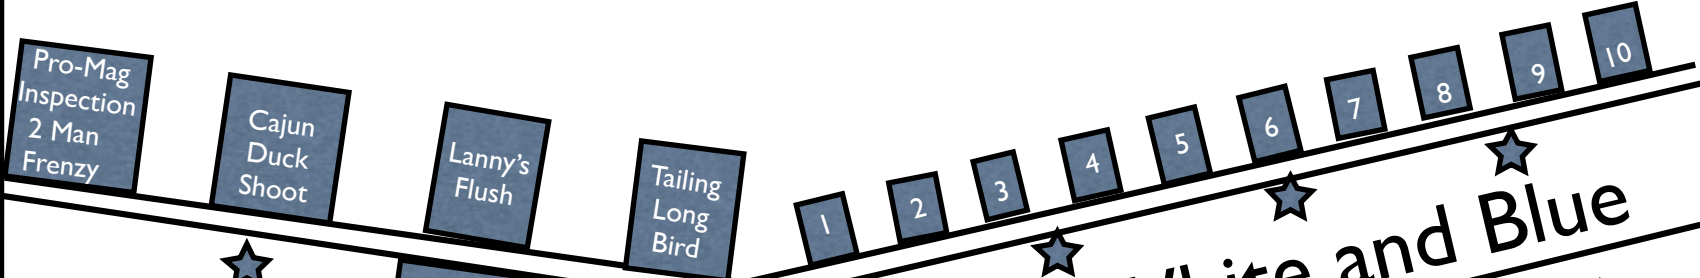

↑
To Main
Event
&
5 Stand

Red White and Blue

★ Port-O-Let

Red White and Blue Station Sponsors
1. ACME Truck lines
2. Becnel Rental Tools

Hospitality Tents

1. Hoover Container Solutions
2. Dupre Energy Services
- 3.
4. Logan Oil Tools
5. Grand Isle Shipyard
6. CORTEC, LLC
- 7.
8. NOV US Land
9. Action Oilfield Services
10. Pro-Mag Inspections
11. NSCA
12. Shepler Technical E.A.R.